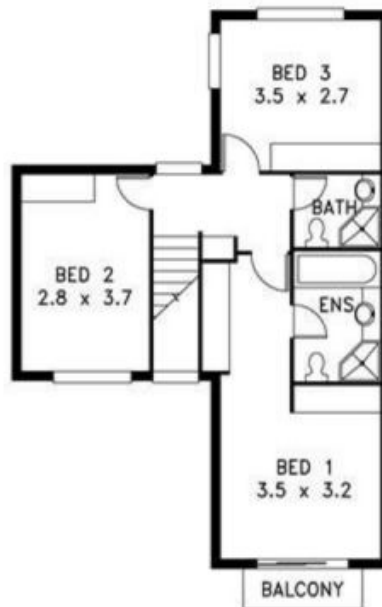

UPRN
2637005