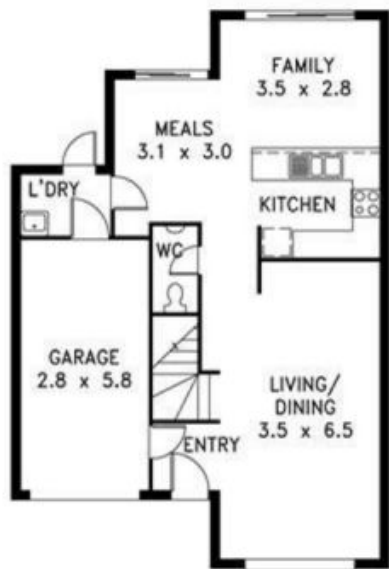

UPRN
2637005