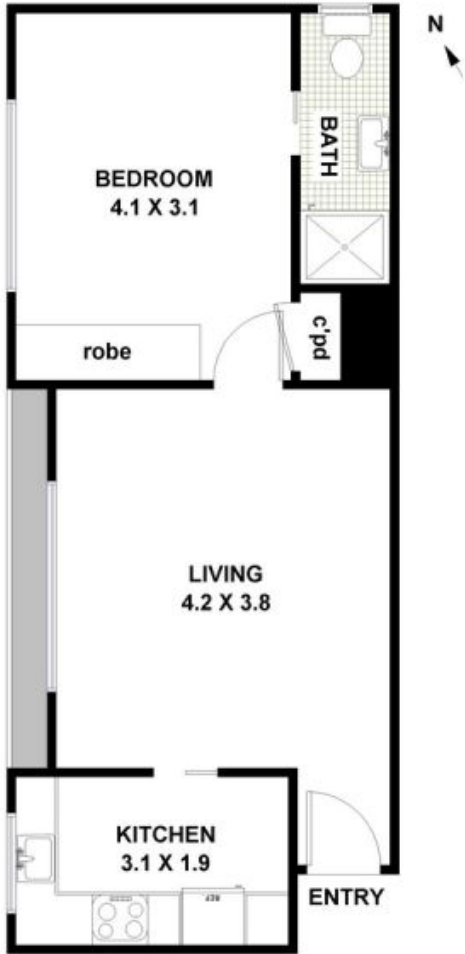

## Neat and tidy one bedroom unit close to Top Ryde Shopping Centre

- + Near new kitchen with Caesarstone bench
- + Ensuite bathroom with vanity & shower screen
- + Built-in wardrobe in bedroom
- + Near new paint
- + Car space no. 8
- + Shared laundry on same level - Tenant to supply own machine
- + Situated at the back of the block
- + Great location, close to Top Ryde shopping centre, buses & Le Cordon Bleu Sydney

# 8 / 242 Blaxland Rd. Ryde

FLOOR PLAN: All dimensions and layout are approximate only. No guarantee or liability will be accepted for reliance placed on it.