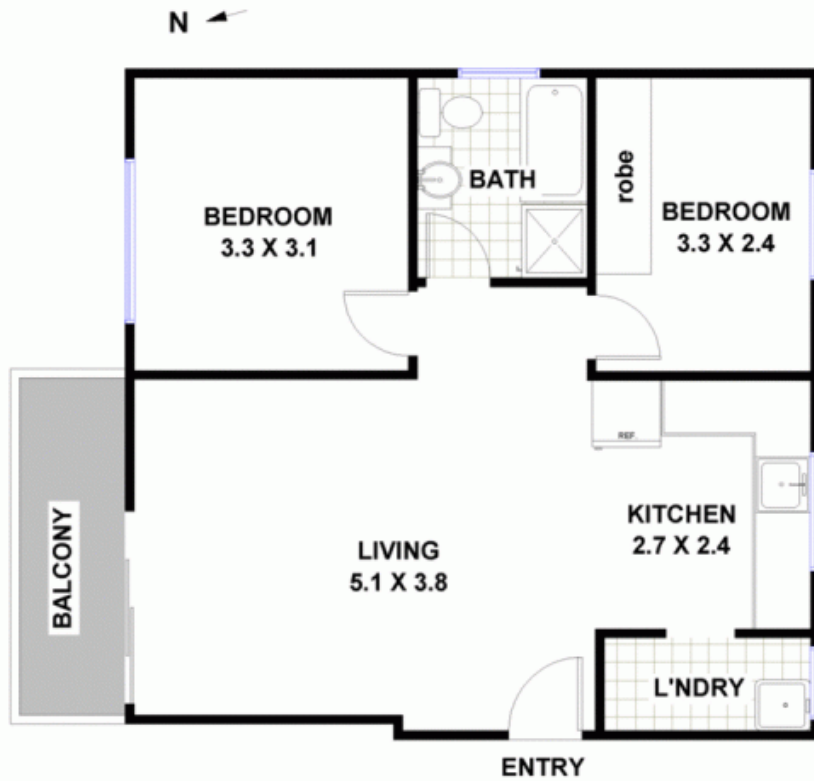

## Good Size Two Bedroom Unit Located in a Perfect Position!

- + Near new kitchen
- + Large main bedroom
- + Built-in wardrobe in second bedroom
- + Internal laundry
- + Combined lounge & dining
- + Well presented bathroom
- + Elevated first floor unit
- + Balcony
- + Car space no. 3
- + Short walk to Meadowbank station, local shops, ferry & Tafe

## 3 / 58 Meadow Cr. Meadowbank

FLOOR PLAN: All dimensions and layout are approximate only.  
No guarantee or liability will be accepted for reliance placed on it.