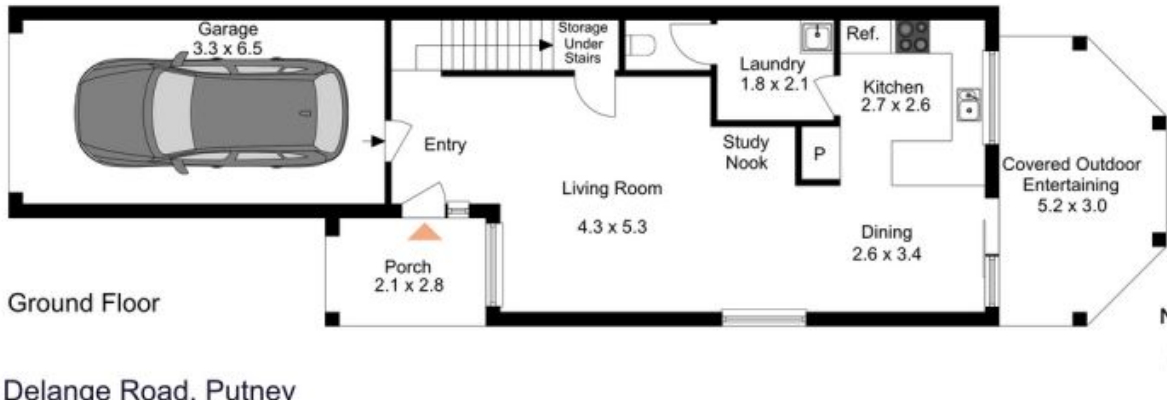

50A Delange Road, Putney

Produced by **DIAKRIT**