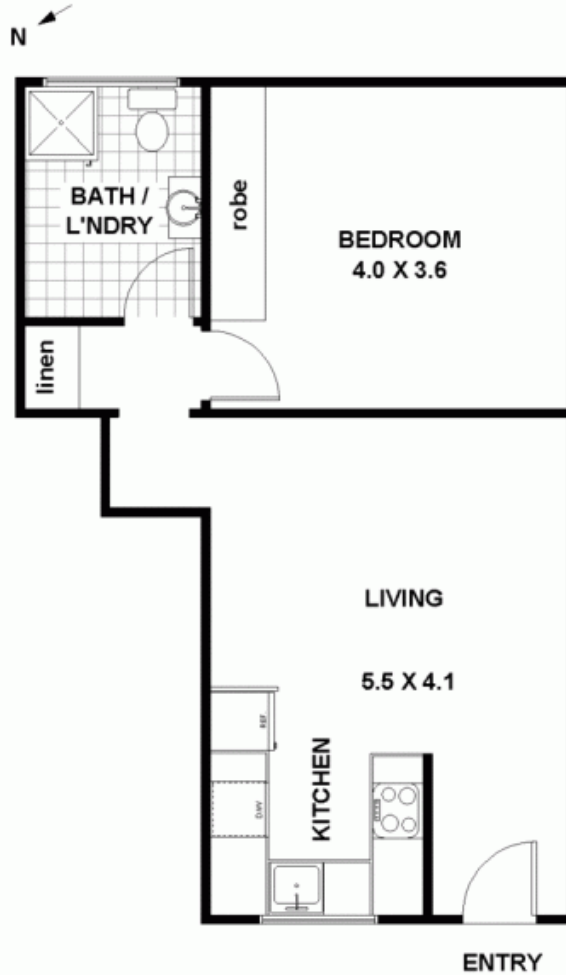

2/777 Victoria Road Ryde, NSW

Renovated one bedroom unit in the heart of Ryde

- Built-in wardrobe
- Good size bedroom
- Modern kitchen with stone benchtops and dishwasher
- Stainless steel appliances
- Updated & stylish bathroom/laundry
- Car space
- Bus stop at your door
- Only 550m away from Top Ryde shopping center

JR Leasing

2 / 777 Victoria rd. Ryde

FLOOR PLAN: All dimensions and layout are approximate only.
No guarantee or liability will be accepted for reliance placed on it.