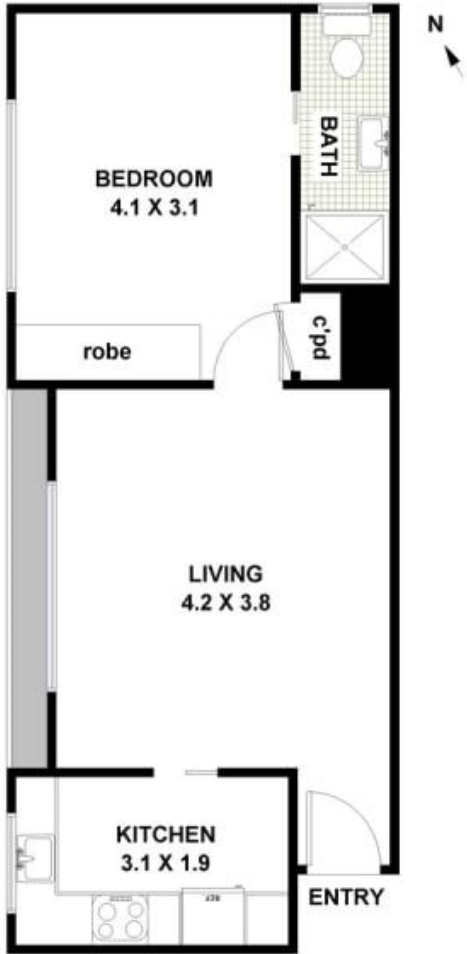

Please ensure you register for any mid week or weekend inspections so you are kept up to date with any changes to inspection times. To do this please click on 'Book an Inspection'

- + Near new kitchen with Caesarstone bench top & electric cooking
- + Ensuite bathroom with vanity & shower screen
- + Built-in wardrobe in bedroom
- + Freshly painted throughout

JR Leasing

8 / 242 Blaxland Rd. Ryde

FLOOR PLAN: All dimensions and layout are approximate only. No guarantee or liability will be accepted for reliance placed on it.