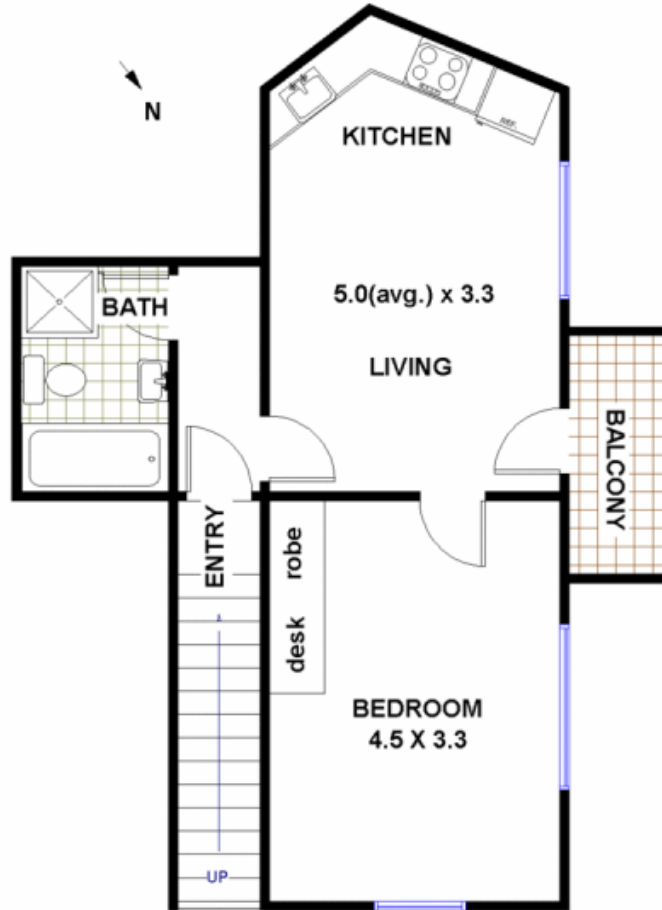

2/1 Pittwater Road GLADESVILLE, NSW

This one bedroom unit is right in the heart of Gladesville with everything at yo

- ? One bedroom unit
- ? Built in the 1930's - featuring big rooms & character features
- ? Near-new kitchen with a stove top only & microwave included
- ? Spacious lounge area combined with kitchen
- ? Large main bedroom with a built-in wardrobe & plenty of room for a desk
- ? Internal bathroom & laundry
- ? Balcony with great outlook
- ? 50 metres from the local shops & a bus stop right at your door step
- ? Street parking only

JR Leasing

JR Leasing

2 / 1 Pittwater Rd. Gladesville

FLOOR PLAN: All dimensions and layout are approximate only.
No guarantee or liability will be accepted for reliance placed on it.