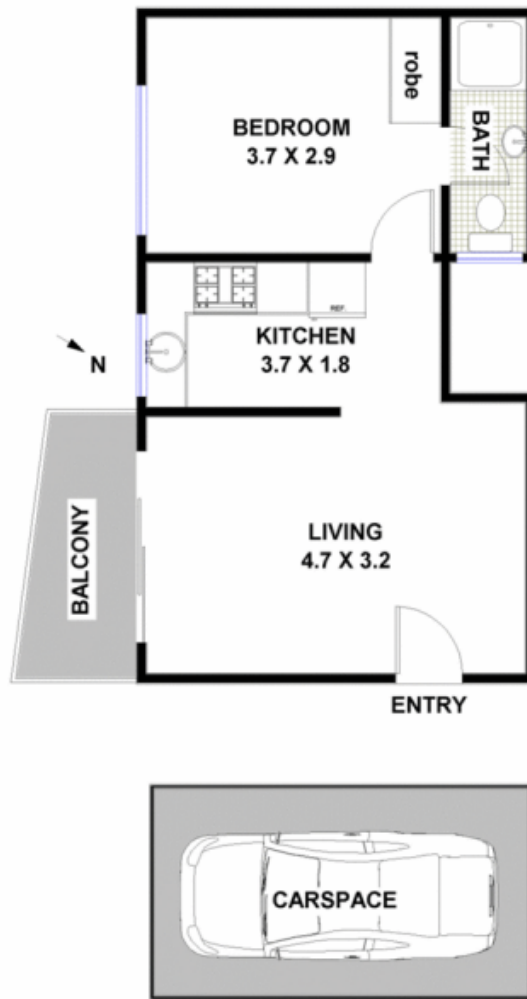

15/271 Blaxland Road RYDE, NSW

You don't want to miss out on this well presented one bedroom unit!

- ? Top floor - security building
- ? Modern kitchen with electric cooking
- ? Main bedroom with built-in wardrobe
- ? Balcony with pleasant outlook
- ? Car space no. 15
- ? Shared laundry with coin operated machine
- ? Pets upon application
- ? Great location across the road from Cordon Bleu College
- ? Short walk to City/Macquarie/Chatswood/Parramatta buses & Top Ryde Shopping Centre

JR Leasing

15 / 271 Blaxland Road, Ryde

FLOOR PLAN: All dimensions and layout are approximate only.
No guarantee or liability will be accepted for reliance placed on it.